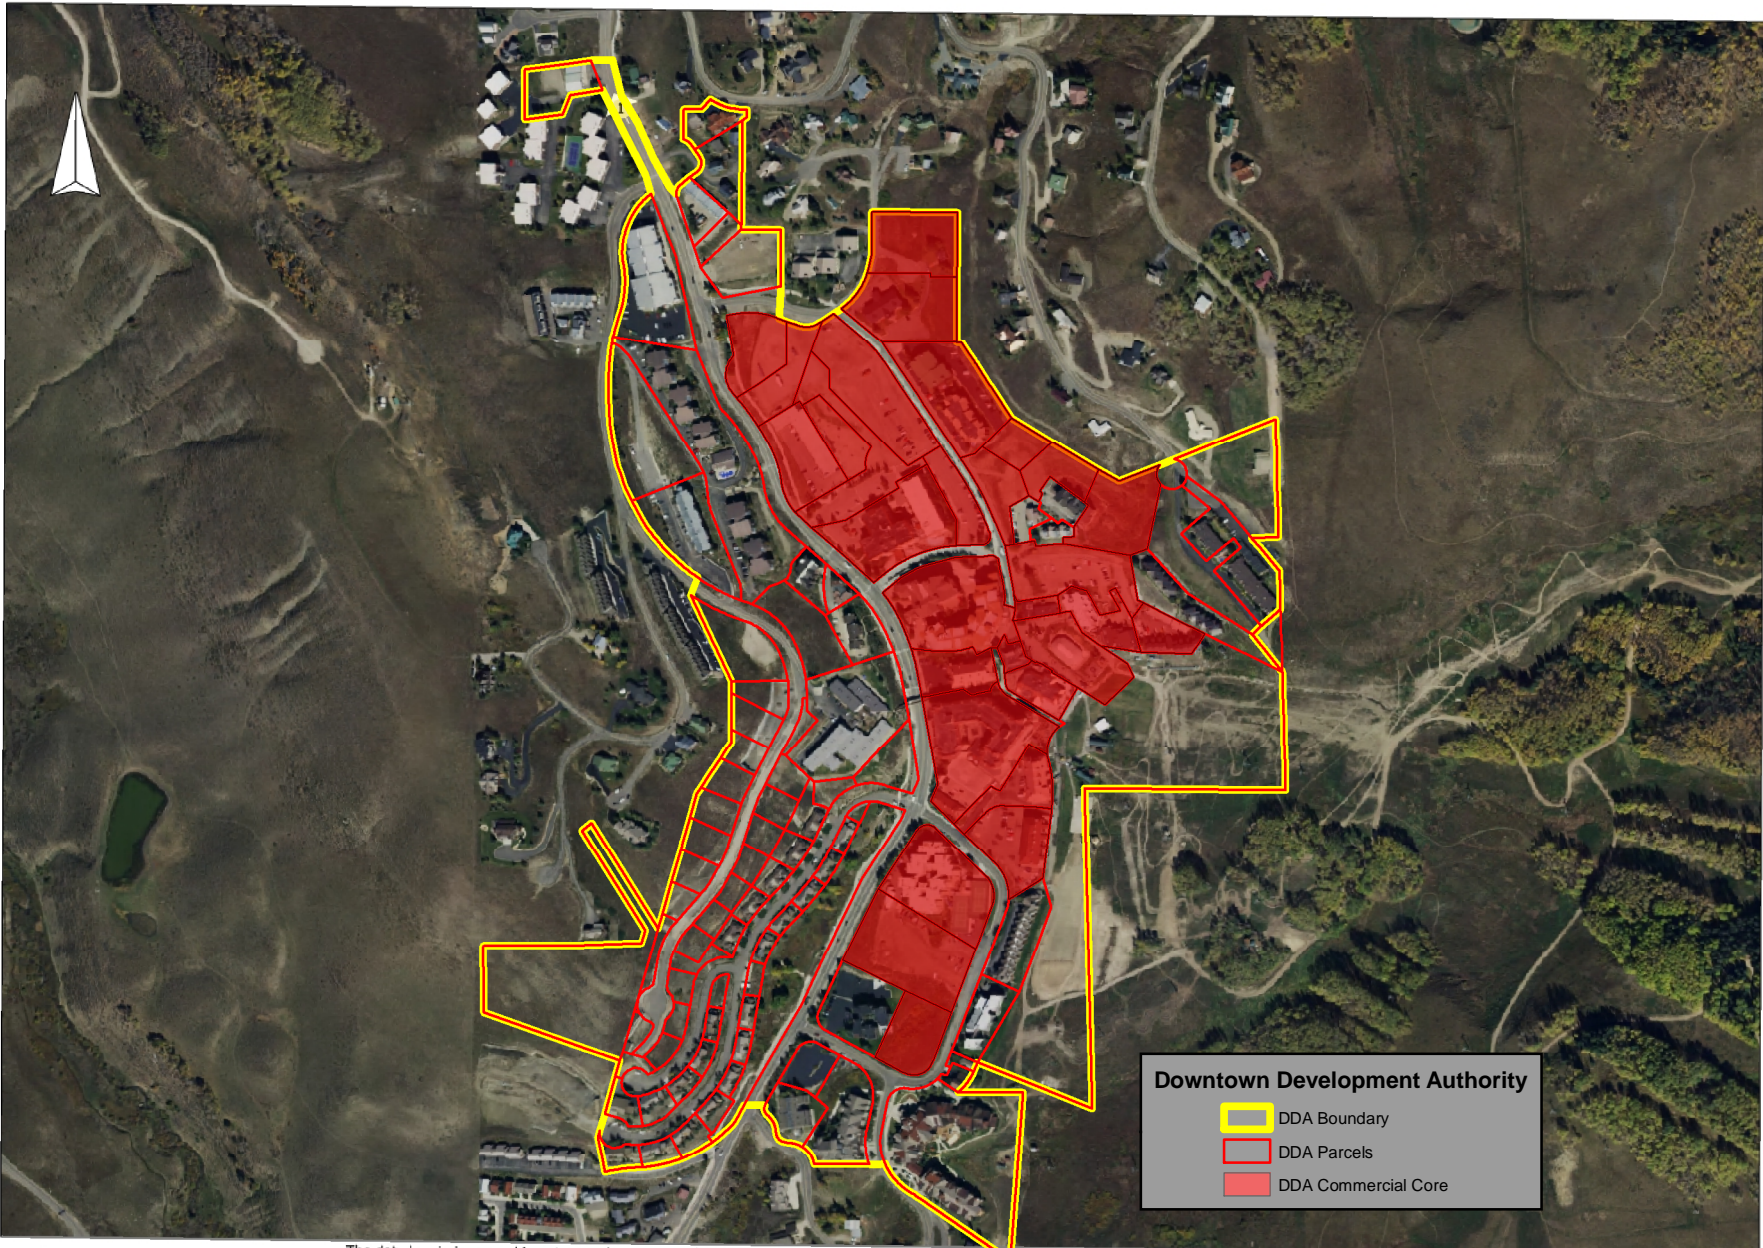

# Downtown Development Authority 2019

Scale = 1:6700

The data herein is general in nature and not assumed to be complete nor accurate in its entirety and is therefore to be used with all discretions necessary. The data portrayed should not be relied upon to establish legal title, boundary lines, the precise location of improvements, ownership, maintenance, easements or public right-of-ways.