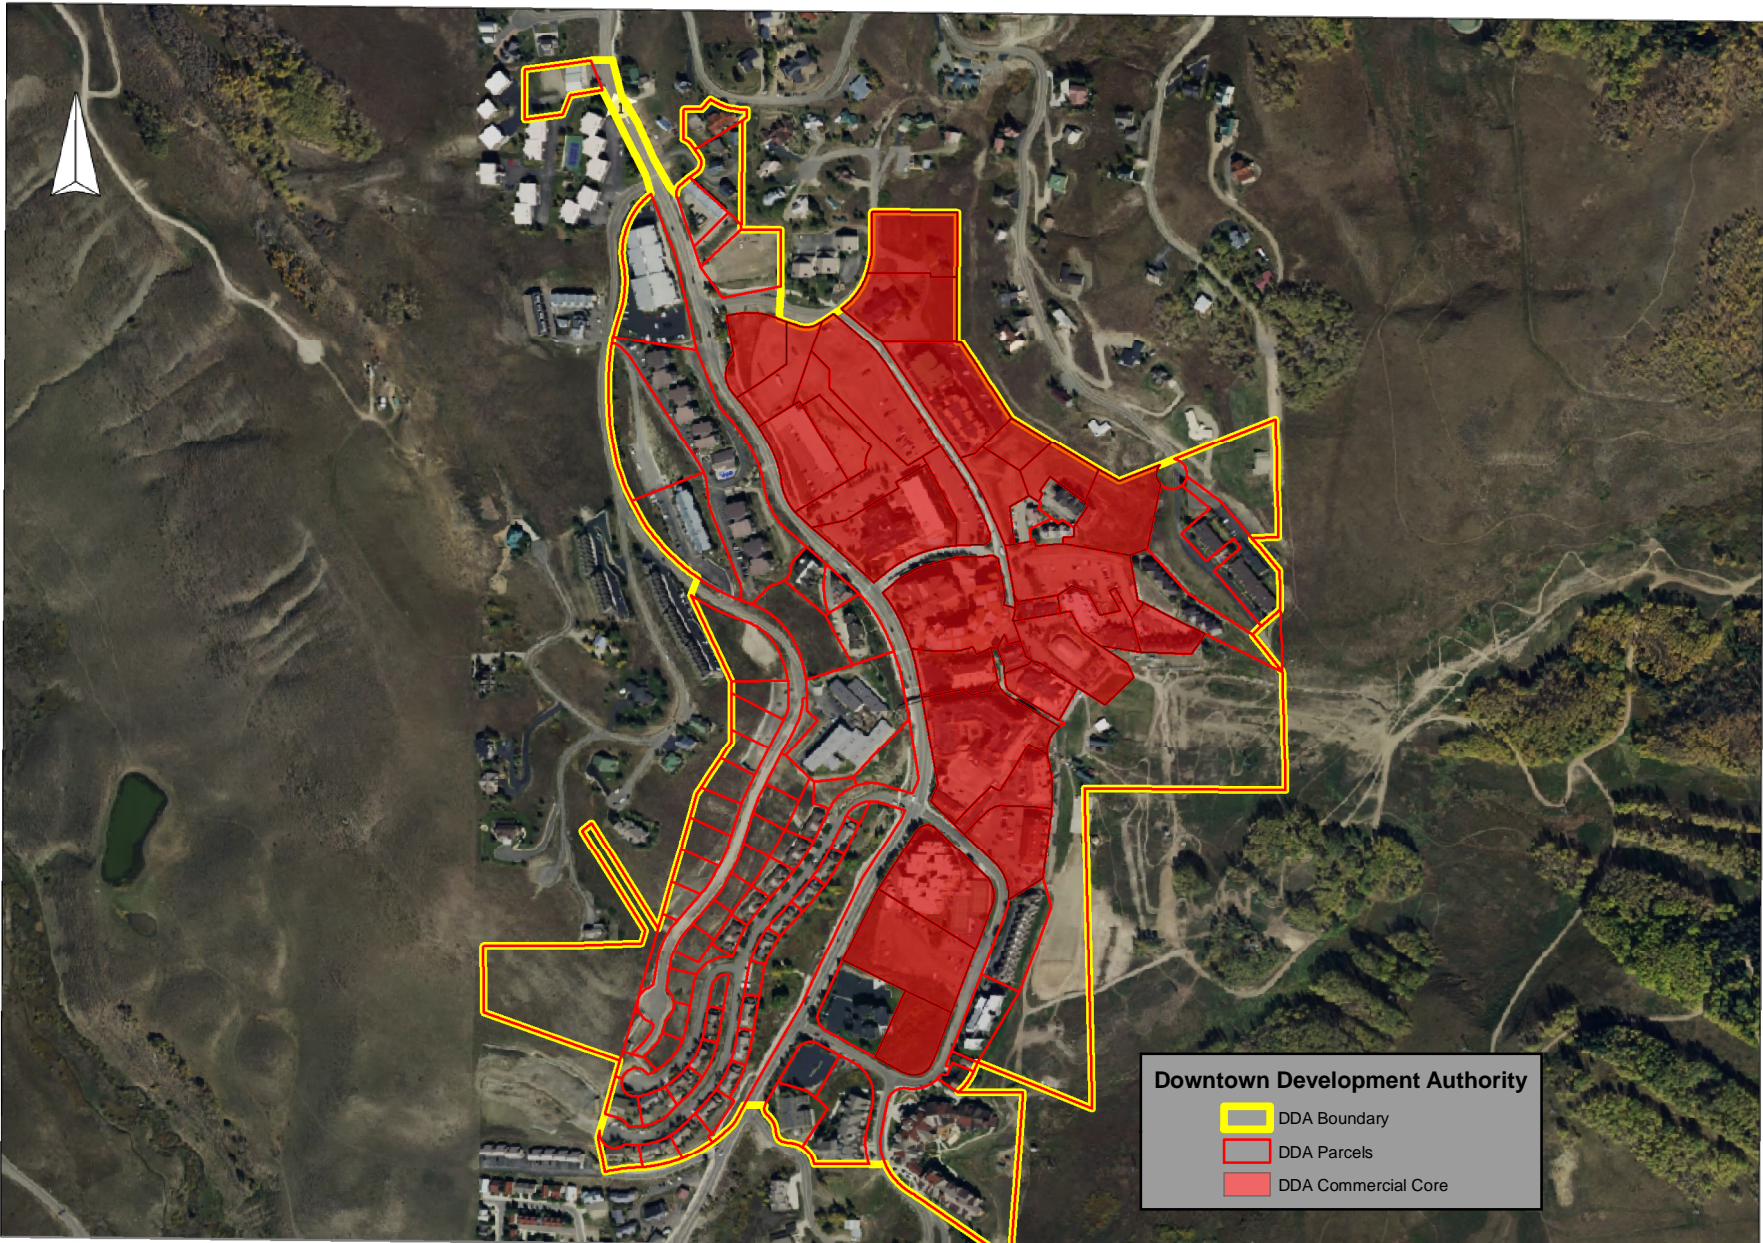

Downtown Development Authority 2019

Scale = 1:6700

The data herein is general in nature and not assumed to be complete nor accurate in its entirety and is therefore to be used with all discretions necessary. The data portrayed should not be relied upon to establish legal title, boundary lines, the precise location of improvements, ownership, maintenance, easements or public right-of-ways.